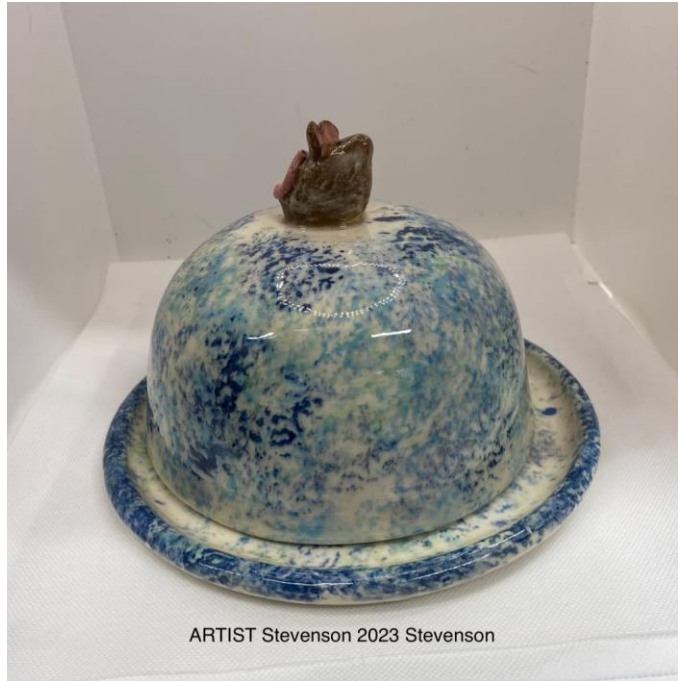

1. JUDY STEVENSON

18-19 May, 11-5

CERAMICS – *I make stoneware household pots, decorative objects & jewellery with interesting surfaces fired in an electric kiln.*

Croft House, High Street, MISSON **DN10 6ED**

07808 589663

judyte19@gmail.com

R PW (Studio is small so a wheelchair may not be able to get right inside. Street parking)

I am a retired dentist. I started pottery 9 years ago in a class led by Rachel Wood, a ceramic artist. When the class had to close, I set up my own studio in a single wooden garage in my drive. I have MS so I do not have far to go to my pottery. I mainly throw my pots but do a little hand building as well. I enjoy welcoming people to my pottery & sell my work mainly to cover the costs of my hobby & to support my charities.

ARTIST Stevenson 2023 Stevenson